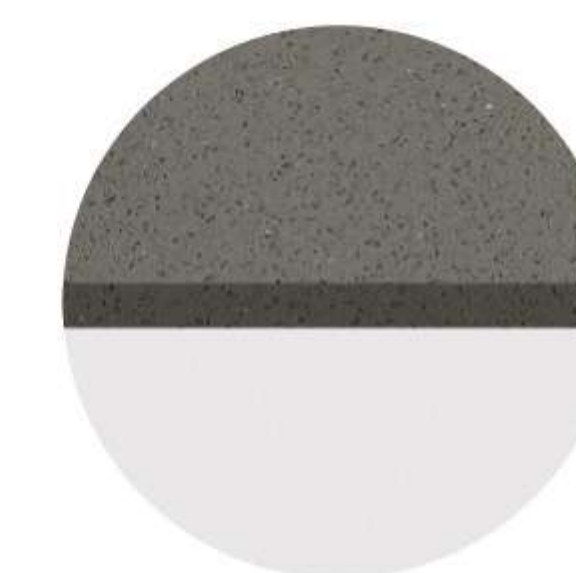

QUARTZ
POLISH SURFACE

THICKNESS
2 & 3cm /
20 & 30mm

SPARKLE GREY

160x320cm - 2 & 3 cm thickness
80x300cm - 1.5 cm thickness

**BASIC
SERIES**

**SPARKLE
GREY**

SLAB SIZE
160x320cm /
1600x3200mm

QUARTZ
POLISH SURFACE